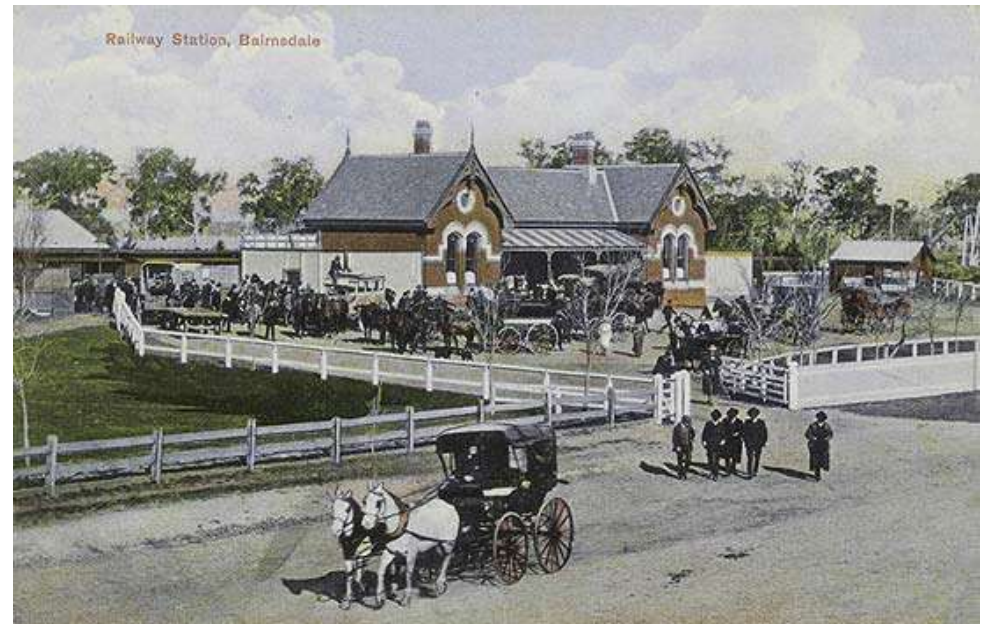

MEMBERS MORNING TEA - 10am Monday 3 July

Northcote Senior Citizens Centre, 18A Bent Street, Northcote

Join us to hear Scott Whitaker speak about Railway Hotels of Victoria, their history and that of the settlements and railway lines. As the author of a comprehensive series entitled *Railway Hotels of Australia*, Scott has many anecdotes illustrating the mood of the era in which they thrived.

Signed copies of his books will be available at a discounted price.

Please bring a plate to share, and collect a door prize ticket when you arrive.

Bainsdale Railway Station c1910. Museum Victoria